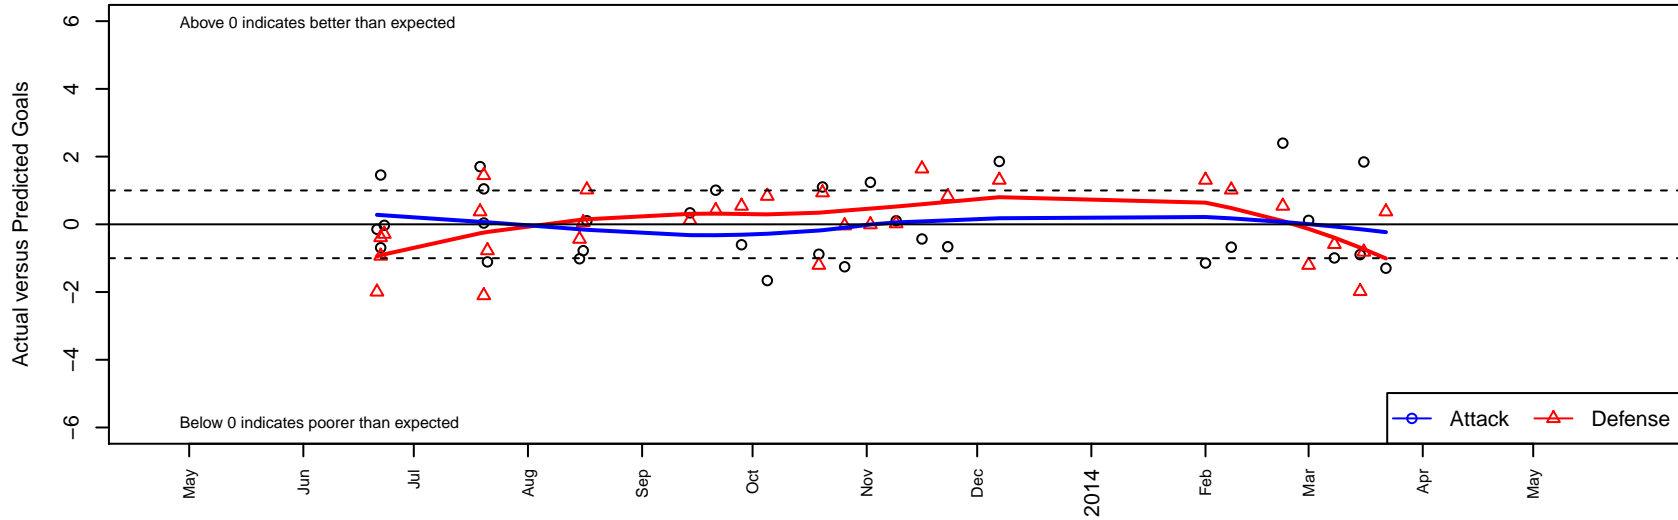

NORTAC Sparta G02

North Tacoma SC
 North Tacoma, WA
 G02 total strength=186
 attack=0.16 defense=0.09
 fall league = PSPL Copa U11, Spr PSPL Class
 alt names used:
 NORTAC Sparta G02
 Sparta 02
 SPARTA 02 (WA)

Venues played:
 Yakima Mid Summer Classic GU11
 KITG GU11 Green
 Bigfoot Silver U11
 PSPL Copa U11
 Spr PSPL Classic 2 U11

NORTAC Sparta G02
 Dots are actual minus expected GF (blue circles) and GA (red triangles).
 Blue line is smoothed change in attack strength. Red is smoothed change in defense strength.